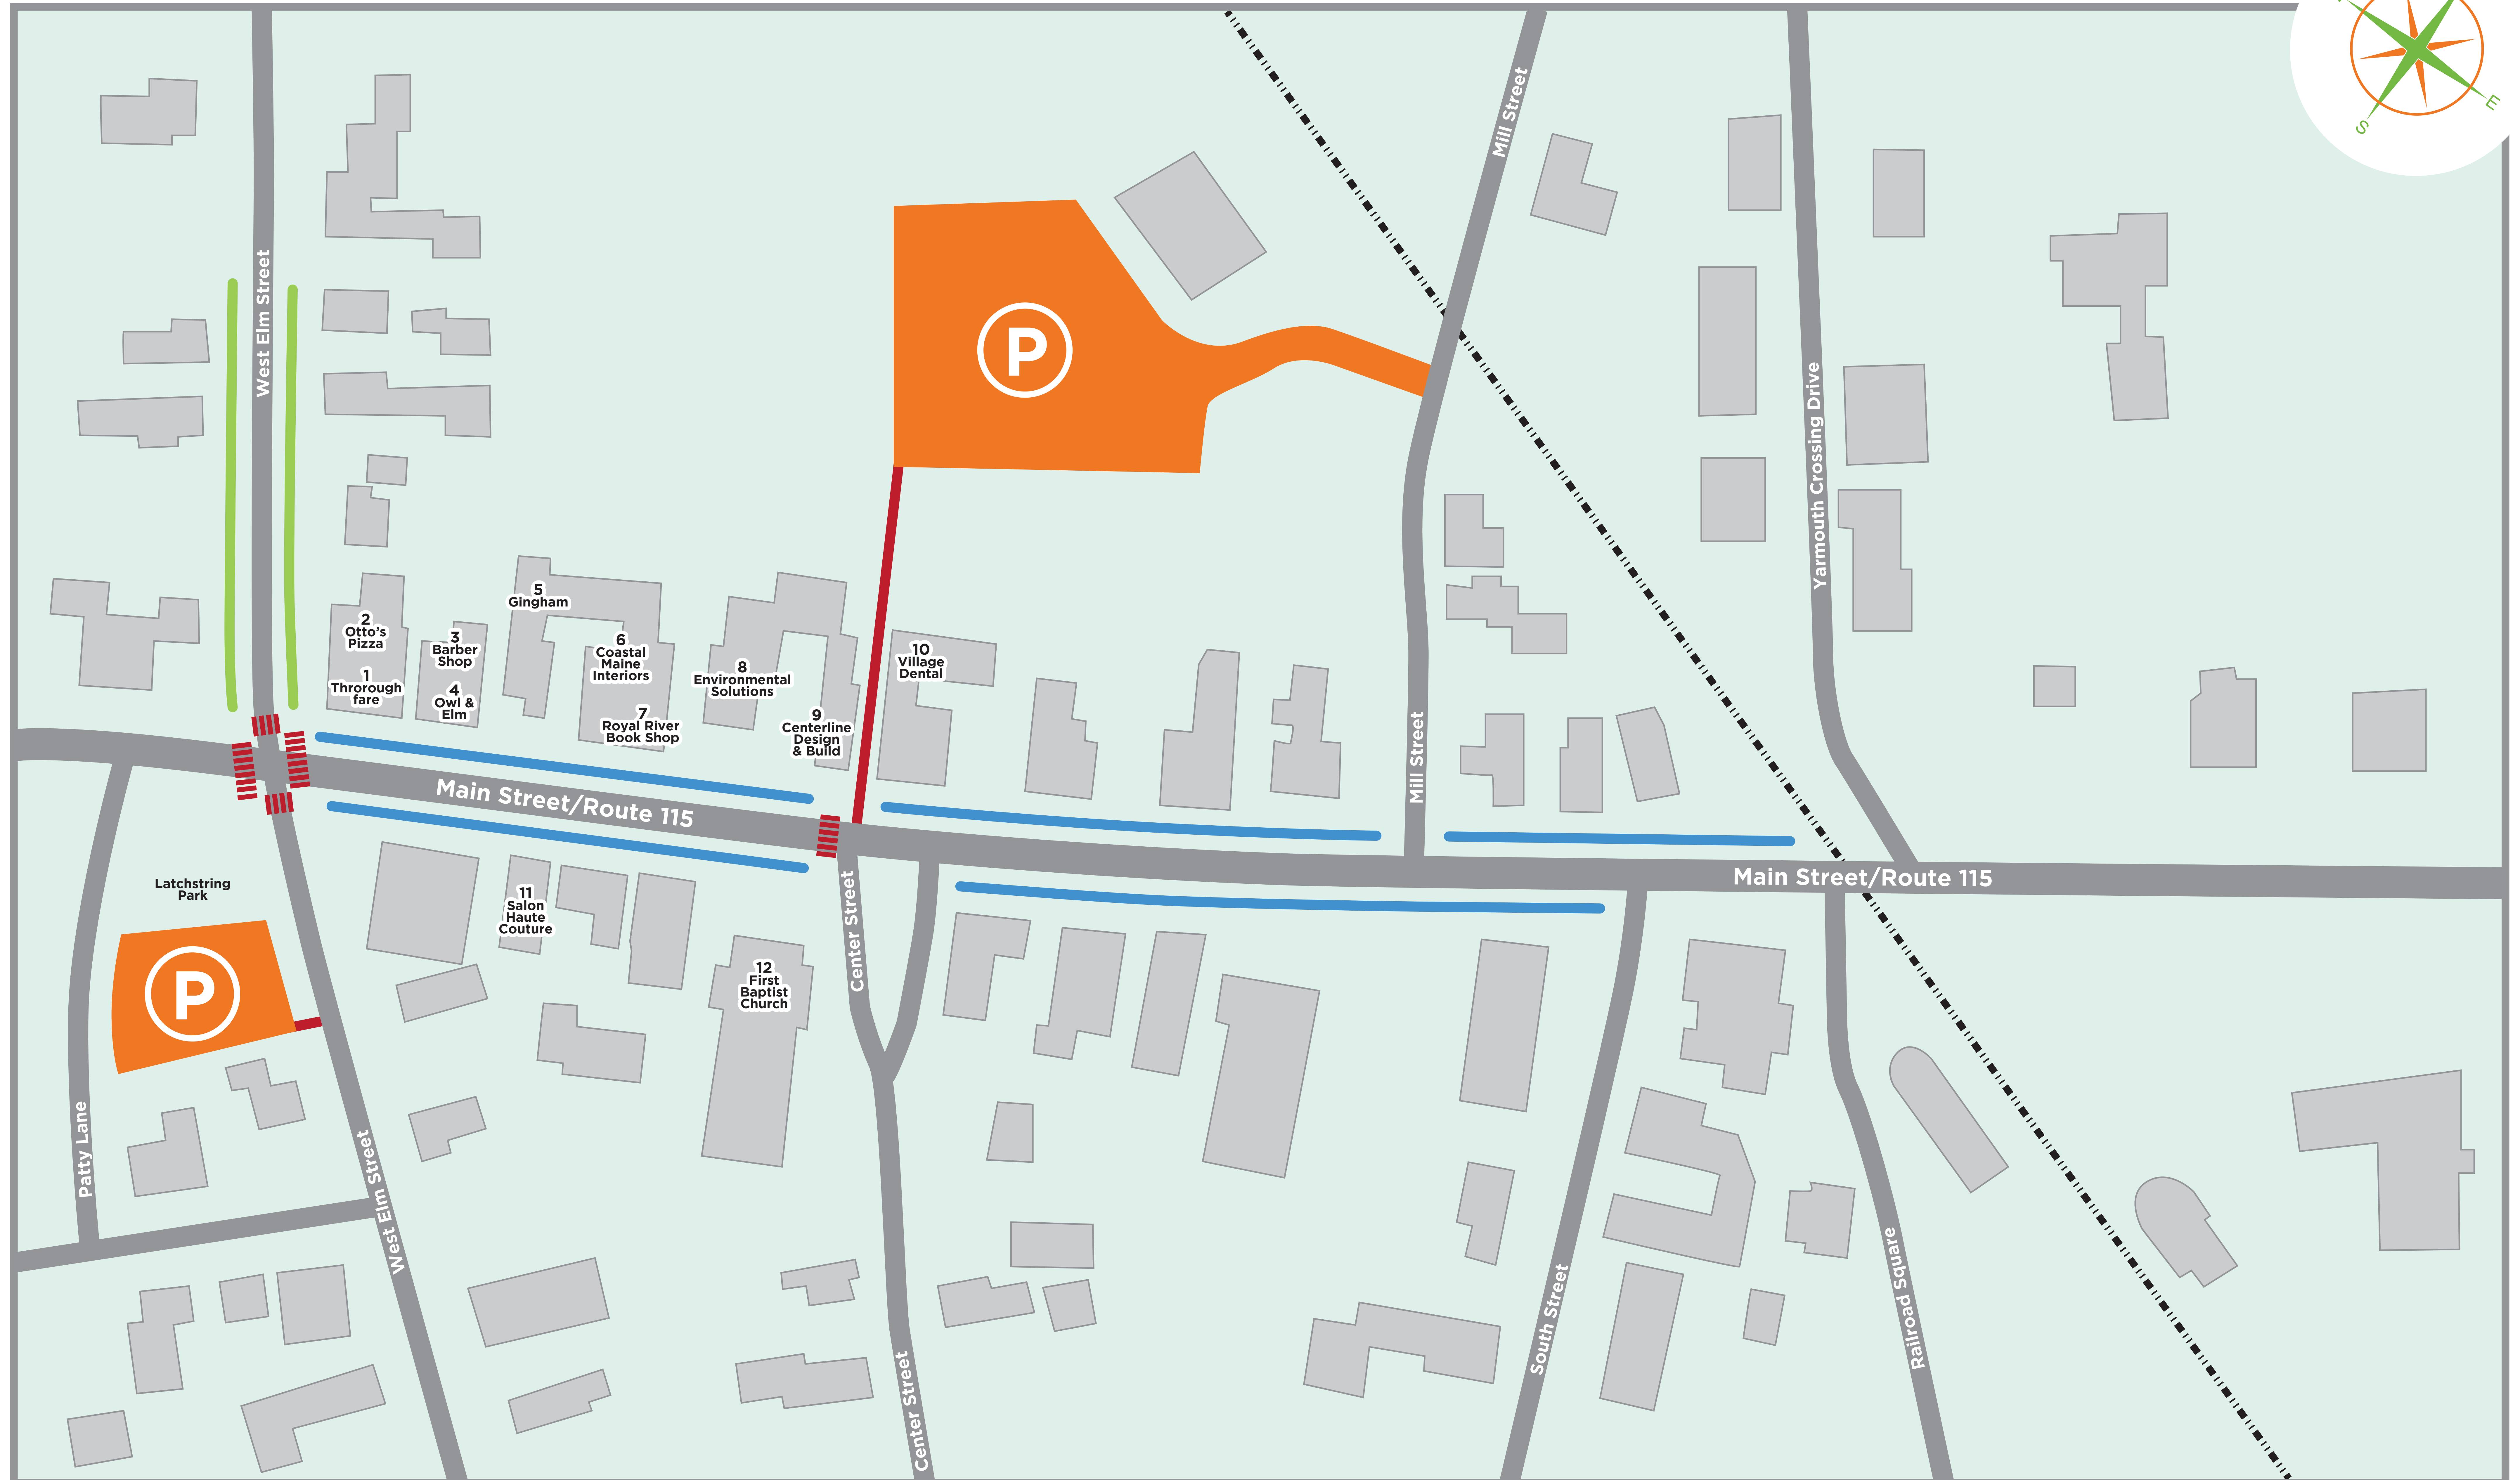

Yarmouth Village Parking Locations

SITE MAP KEY:

- Parking Lots
- Main Street On-Street Parking
- Elm Street On-Street Parking
- Crosswalk/Walkways

LOCAL BUSINESSES:

- | | | |
|--------------------|----------------------------|------------------------------|
| 1) Thoroughfare | 5) Gingham | 9) Centerline Design & Build |
| 2) Otto's Pizza | 6) Coastal Maine Interiors | 10) Village Dental |
| 3) The Barber Shop | 7) Royal River Book Shop | 11) Salon Haute Couturee |
| 4) Owl & Elm | 8) Environmental Solutions | 12) First Baptist Church |